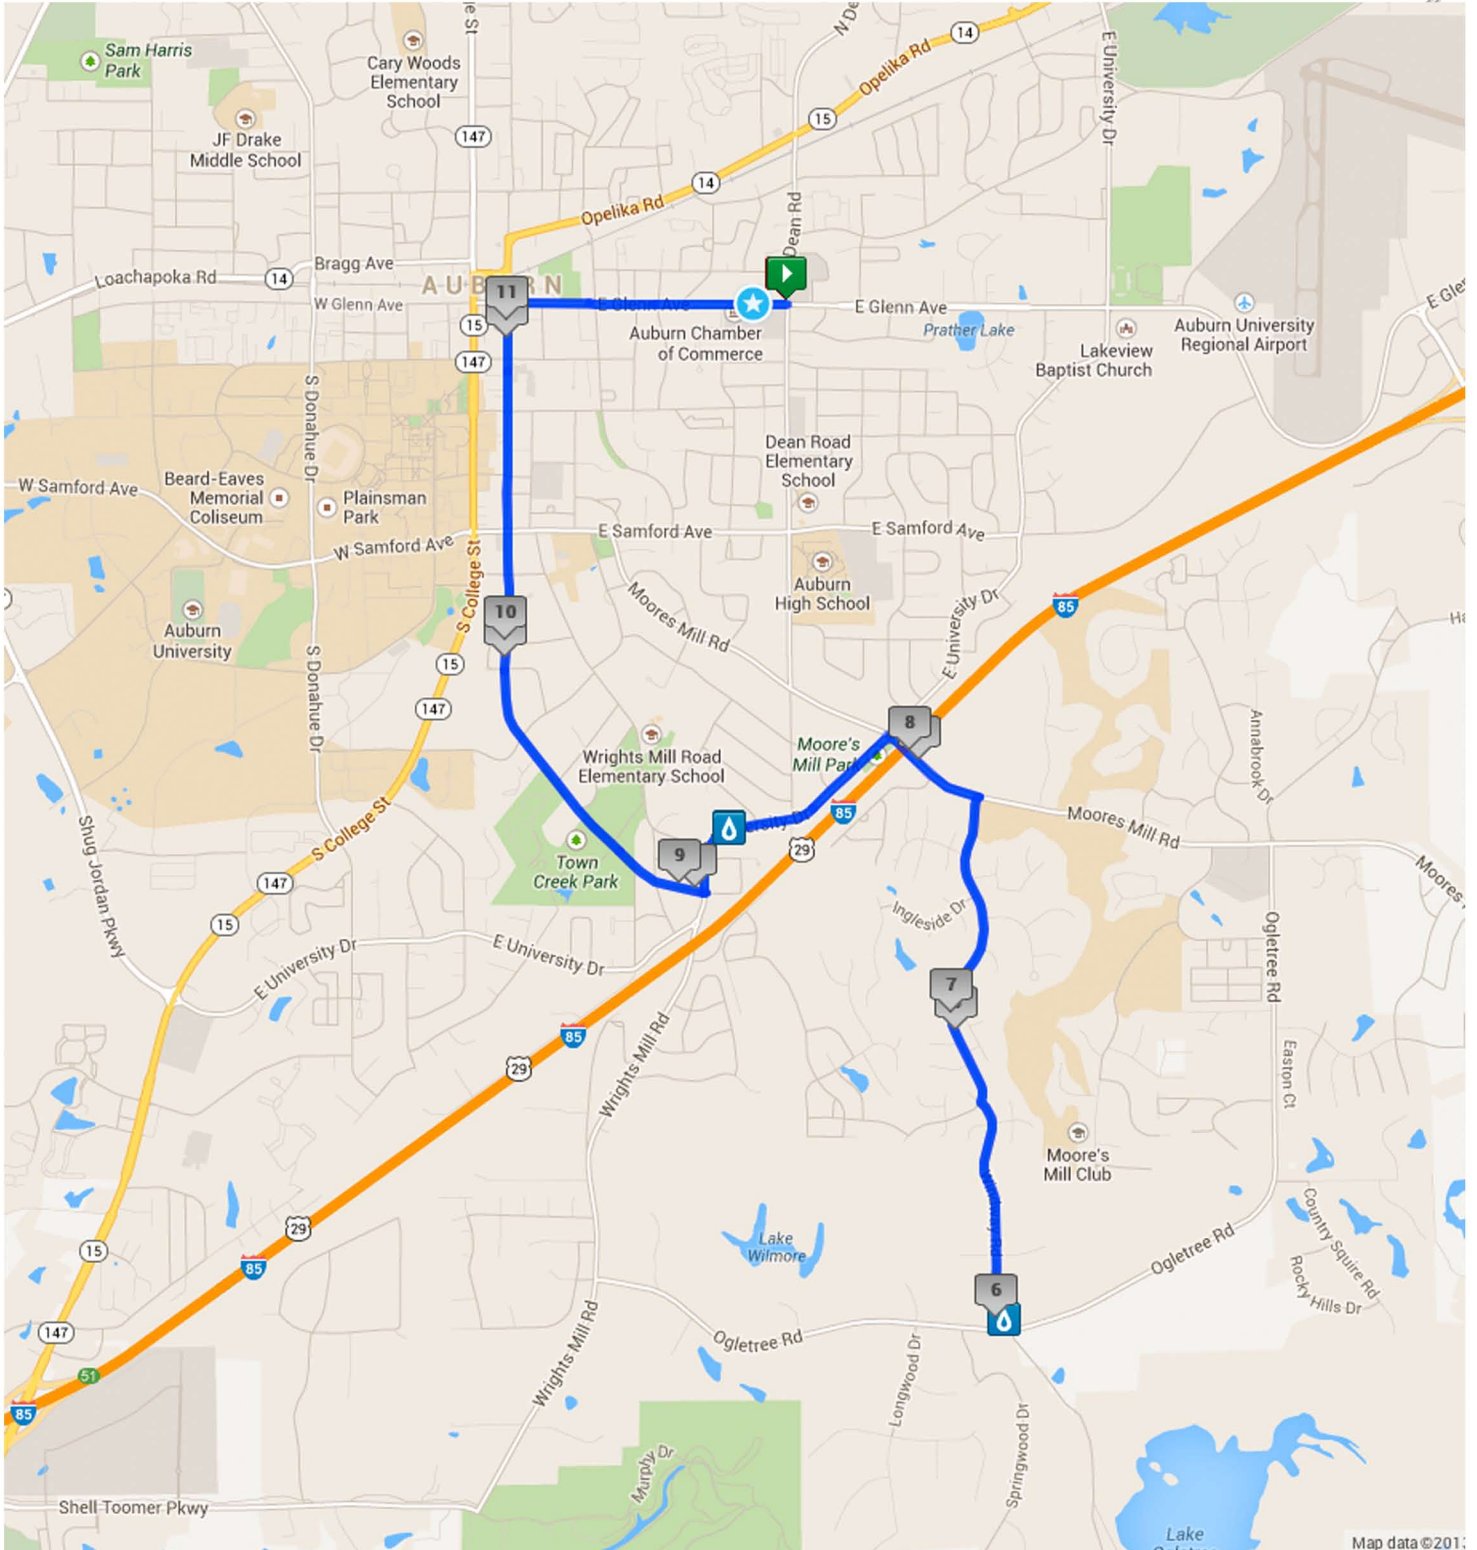

mapmyrun

Tracey Buckingham's 12
Distance: 11.92 mi
Elevation: 232.94 ft (Max: 751.31 ft)

11.9 mile run
Water stops:
1) Auburn Early Education Center
2) Windway and Ogletree
3) Auburn Early Education Center

Map data ©2013